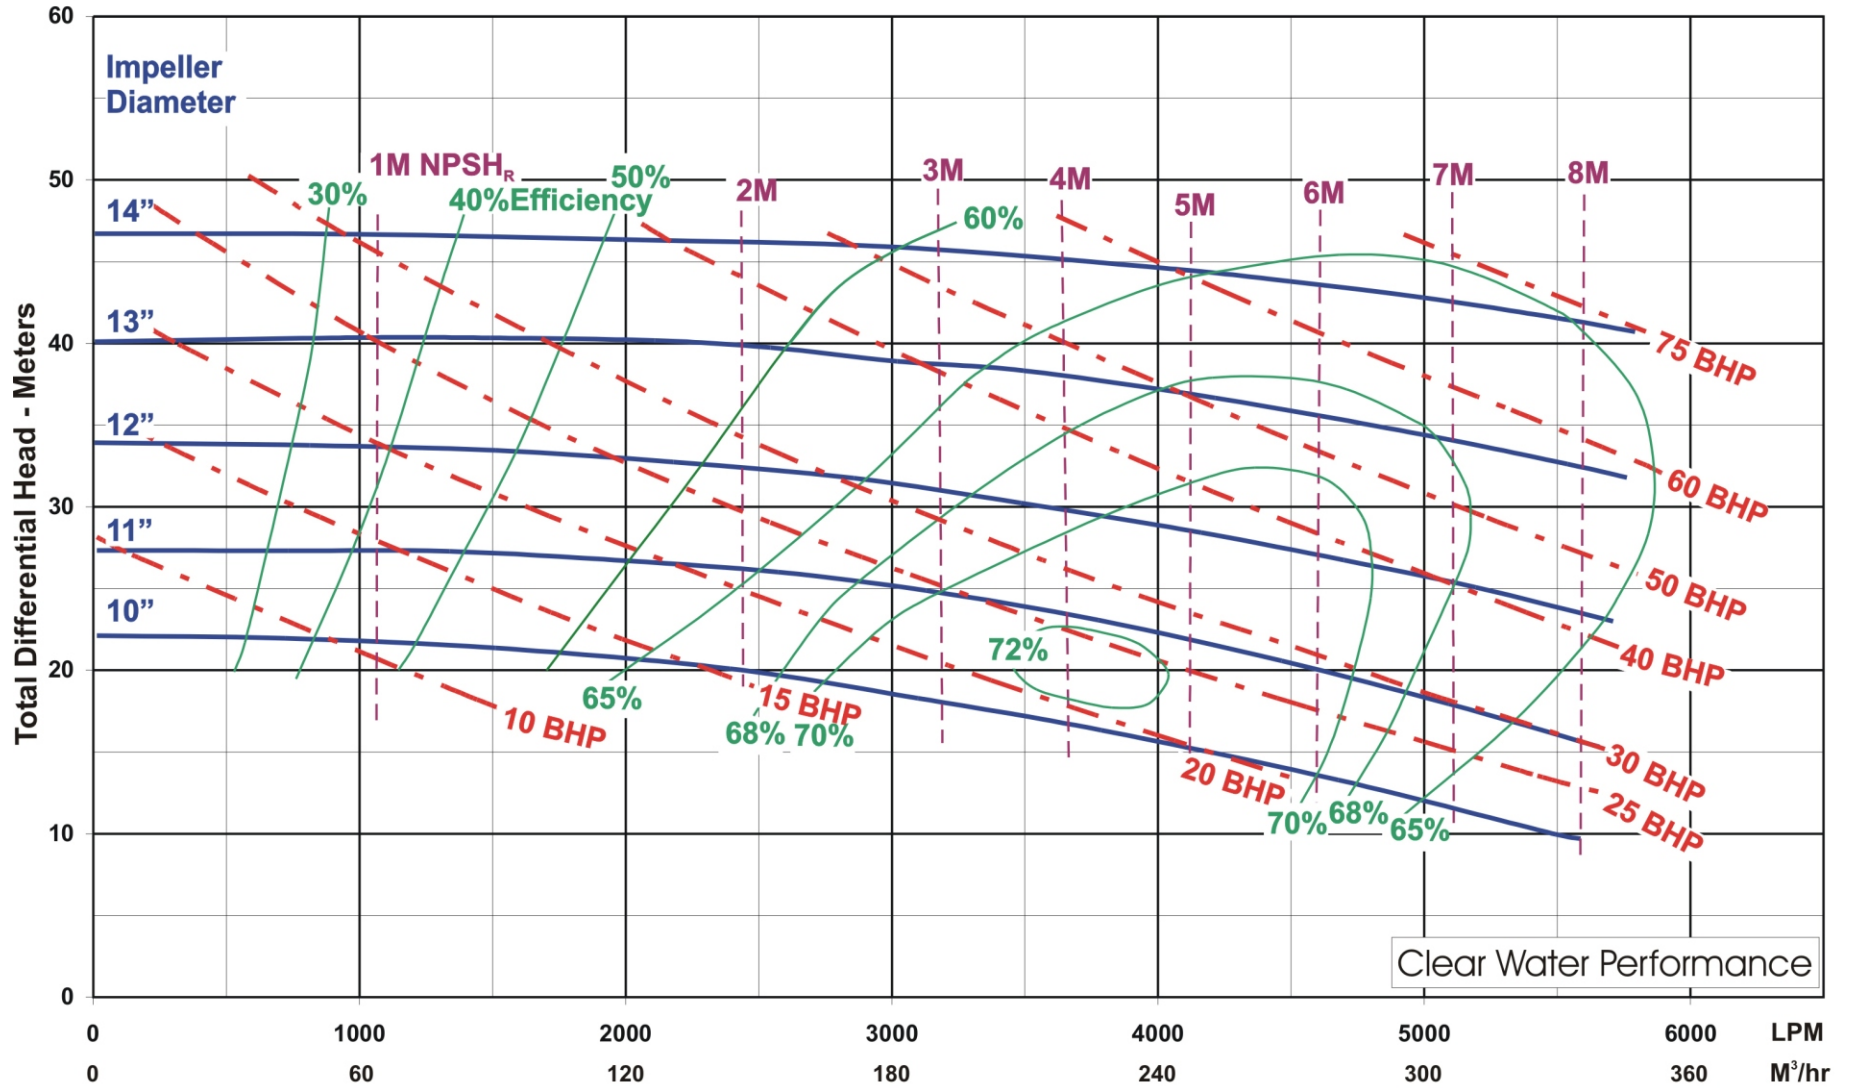

# Magnum I

6X5X14

Speed: 1450 RPM

Curve: 1053C

Open Impeller

Dia: 10" to 14"

Eye Area: 28.3 Sq. In.

Max Sphere: 15/16 In.