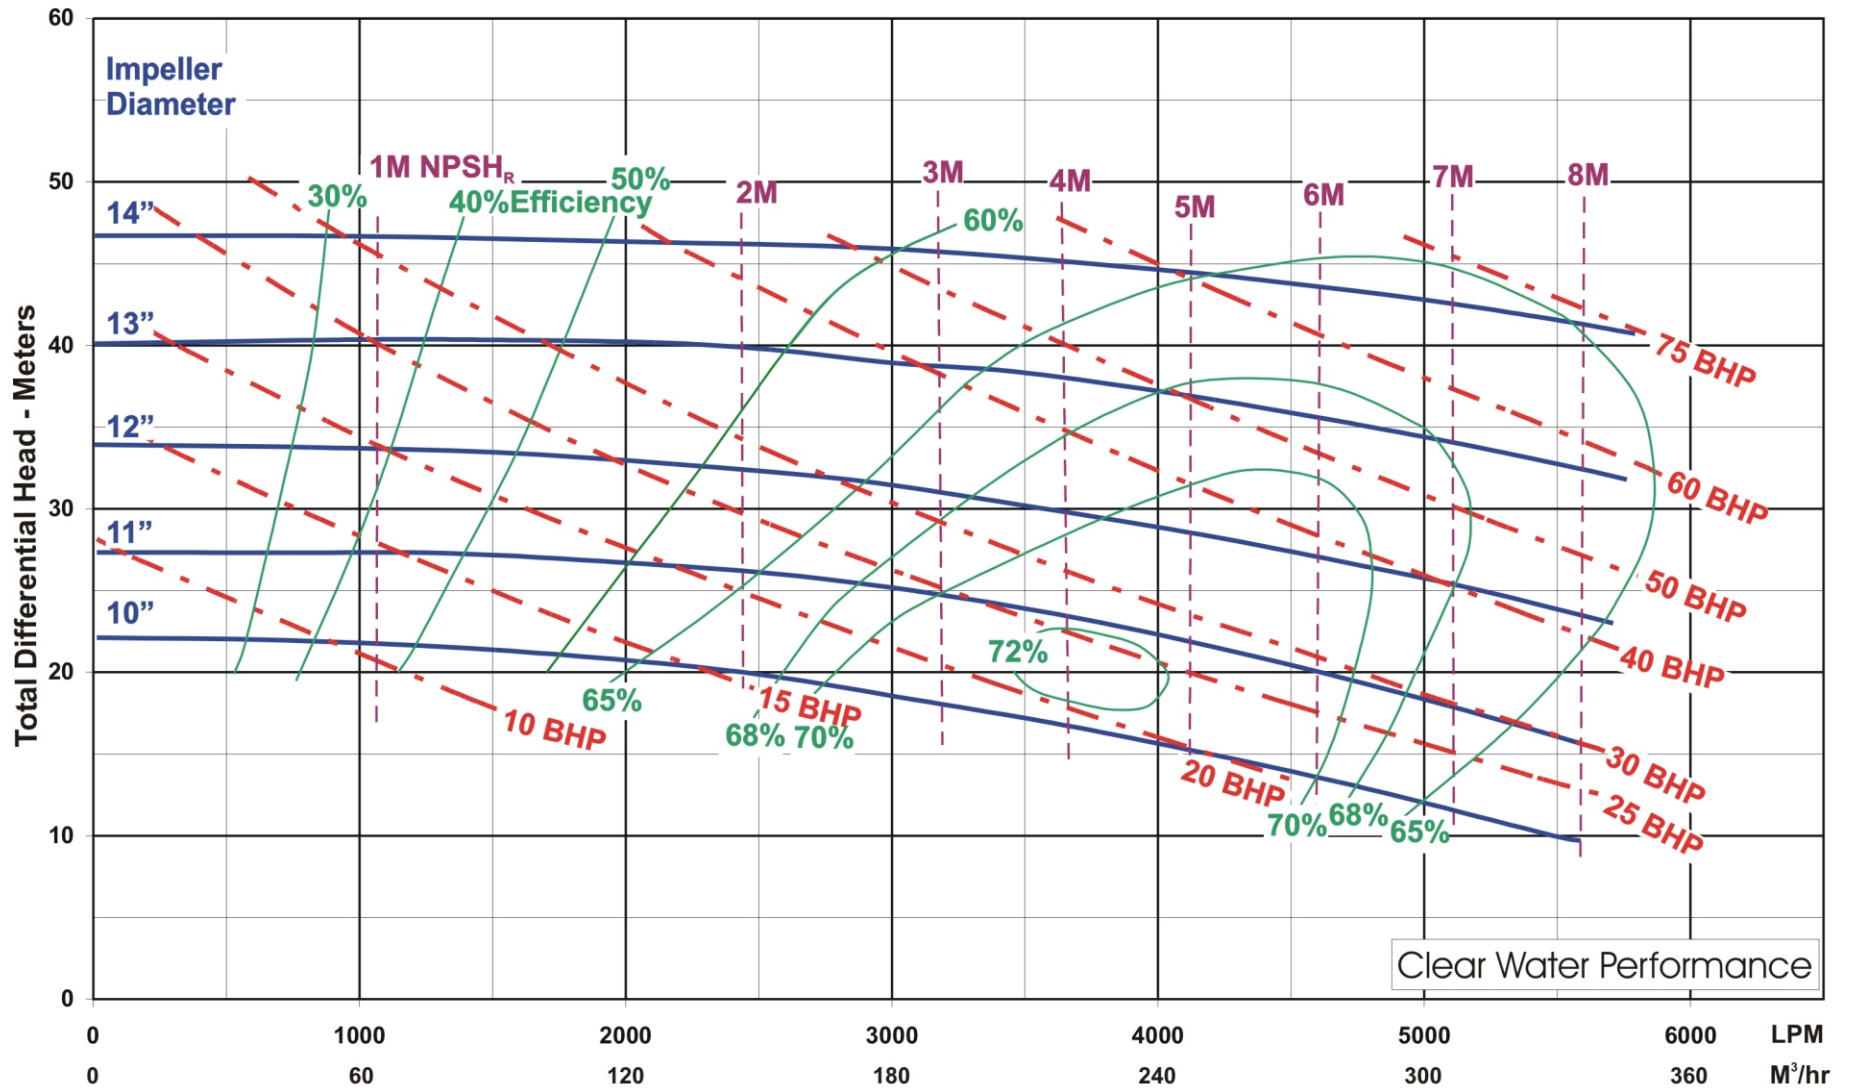

**Magnum I**  
 4X3X13  
 Speed: 1450 RPM  
 Curve: 1052C

Open Impeller  
 Dia: 7" to 13"  
 Eye Area: 12.5 Sq. In.  
 Max Sphere: 3/4 In.

[www.nov.com](http://www.nov.com) / [corporatemarketing@nov.com](mailto:corporatemarketing@nov.com)

# Magnum I

6X5X14

Speed: 1450 RPM

Curve: 1053C

Open Impeller

Dia: 10" to 14"

Eye Area: 28.3 Sq. In.

Max Sphere: 15/16 In.